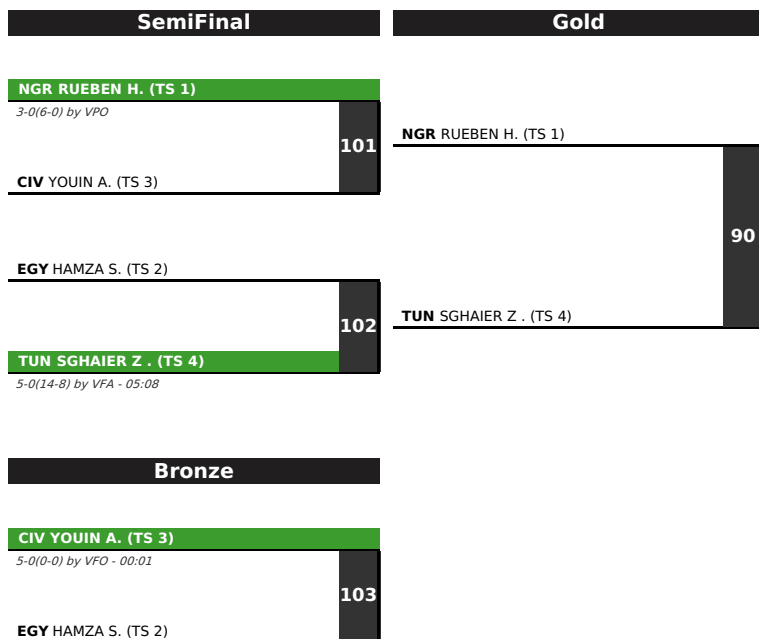

Women's wrestling - Seniors - 76 kg

Group A

Rank	#	Name	NOC	Round 1			Round 2			Round 3			Total	
				Opp.# Match#	C.Pts T.Pts	VP	Opp.# Match#	C.Pts T.Pts	VP	Opp.# Match#	C.Pts T.Pts	VP	C.Pts T.Pts	VP
1	A1 (TS1)	Hannah Amuchechi RUEBEN	NGR	A2	4	1	A3	5	1				9	2
				51	10		56	4					14	
2	A2 (TS4)	Zaineb SGHAIER	TUN	A1	0	0				A3	5	1	5	1
				51	0					61	4		4	
3	A3 (15)	Patricia Saifeldin Elhah ELNOUR	SUD				A1	0	0	A2	0	0	0	0
							56	0		61	0		0	

Group B

Rank	#	Name	NOC	Round 1			Round 2			Round 3			Total	
				Opp.# Match#	C.Pts T.Pts	VP	Opp.# Match#	C.Pts T.Pts	VP	Opp.# Match#	C.Pts T.Pts	VP	C.Pts T.Pts	VP
1	B1 (TS2)	Samar Amer Ibrahim HAMZA	EGY	B2	3	1	B3	5	1				8	2
				52	4		57	5					9	
2	B2 (TS3)	Amy YOUIN	CIV	B1	1	0				B3	5	1	6	1
				52	1					62	10		11	
3	B3 (10)	Pelagie WILITA	CMR				B1	0	0	B2	0	0	0	0
							57	0		62	3		3	