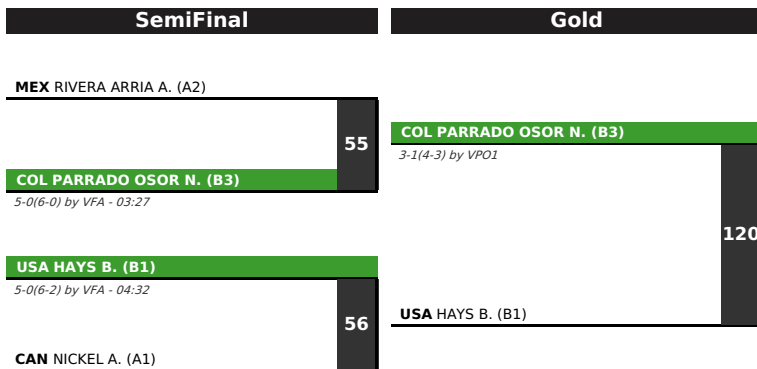

Women's wrestling - U23 - 68 kg

Group A

Rank	#	Name	NOC	Round 1			Round 2			Round 3			Total	
				Opp.# Match#	C.Pts T.Pts	VP	Opp.# Match#	C.Pts T.Pts	VP	Opp.# Match#	C.Pts T.Pts	VP	C.Pts T.Pts	VP
1	A2 (140)	Alejandra RIVERA ARRIAGA	MEX	A1	3	1				A3	3	1	6	2
				19	6		42	8		14				
2	A1 (119)	Aleah Noelle NICKEL	CAN	A2	1	0	A3	3	1				4	1
				19	6		31	7		13				
3	A3 (231)	Yasmine Kalilly SANTANA OLIVEIRA	BRA				A1	1	0	A2	1	0	2	0
							31	4		42	2		6	

Group B

Rank	#	Name	NOC	Round 1			Round 2			Round 3			Total	
				Opp.# Match#	C.Pts T.Pts	VP	Opp.# Match#	C.Pts T.Pts	VP	Opp.# Match#	C.Pts T.Pts	VP	C.Pts T.Pts	VP
1	B1 (137)	Brooklyn Sariah HAYS	USA	B2	4	1	B3	3	1				7	2
				20	10		32	11		21				
2	B3 (247)	Nicoll Dayanna PARRADO OSORIO	COL				B1	1	0	B2	3	1	4	1
							32	8		41	2		10	
3	B2 (199)	Gleymaris Goykelis BERIA DIAZ	VEN	B1	0	0				B3	1	0	1	0
				20	0		41	2		2				