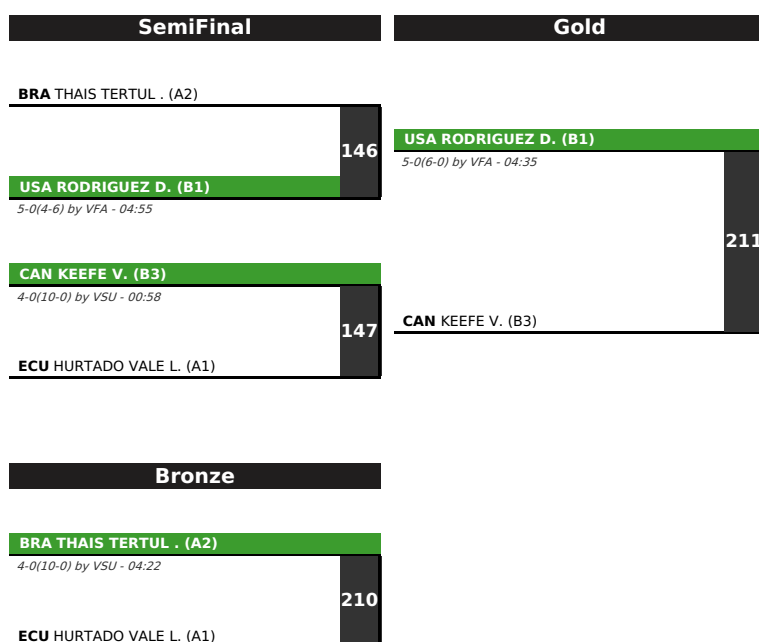

Women's wrestling - U20 - 68 kg

Group A

Rank	#	Name	NOC	Round 1			Round 2			Round 3			Total	
				Opp.# Match#	C.Pts T.Pts	VP	Opp.# Match#	C.Pts T.Pts	VP	Opp.# Match#	C.Pts T.Pts	VP	C.Pts T.Pts	VP
1	A2 (109)	THAIS TERTULIANO SALES	BRA	A1	4	1				A3	4	1	8	2
				112	11		135	10		21				
2	A1 (26)	Leidy Magaly HURTADO VALENCIA	ECU	A2	0	0	A3	3	1				3	1
				112	0		119	6		6				
3	A3 (174)	Leyla Hanan MALLQUI HINOSTROZA	PER				A1	1	0	A2	0	0	1	0
							119	3		135	0		3	

Group B

Rank	#	Name	NOC	Round 1			Round 2			Round 3			Total	
				Opp.# Match#	C.Pts T.Pts	VP	Opp.# Match#	C.Pts T.Pts	VP	Opp.# Match#	C.Pts T.Pts	VP	C.Pts T.Pts	VP
1	B3 (250)	Vanessa Cheryl Elizabeth KEEFE	CAN				B1	5	1	B2	4	1	9	2
							120	6		136	12		18	
2	B1 (34)	Destiny RODRIGUEZ	USA	B2	3	1	B3	0	0				3	1
				113	5		120	0		5				
3	B2 (161)	Debanhi Aide TAPIA GARCIA	MEX	B1	0	0				B3	1	0	1	0
				113	0		136	1		1				

* This bracket has been generated from the following BlockChain number(s): **20278783 [2024-07-10T21:27:23+00:00]**
 Additional information is available at <https://uww.org/bcdrawing>. [Click here or scan the QR code to validate](#)